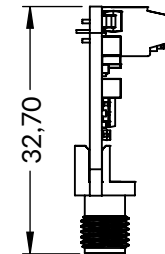

4 x M2,5  
 Mounting holes  
 Max. screw head  $\phi$  5,30

AMP100 V1

Koheron

DIMENSIONS ARE IN MILLIMETERS  
 FIRST ANGLE PROJECTION

[www.koheron.com](http://www.koheron.com)