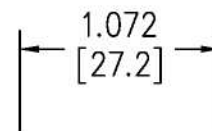

Accommodates
Crystal Length:
0-5mm

Accommodates
Crystal Length:
5-7.5mm

Accommodates
Crystal Length:
7.5-10mm

XH Series Crystal Holder

MODEL	DIM "A"	DIM "B"
XH5	0.197 [5.0]	0.197 [5.0]
XH8	0.315 [8.0]	0.315 [8.0]
XH8x6	0.236 [6.0]	0.315 [8.0]
XH10	0.394 [10.0]	0.394 [10.0]