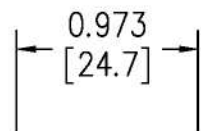

Accommodates
Crystal Length:
0-5mm

Accommodates
Crystal Length:
5-7.5mm

Accommodates
Crystal Length:
7.5-10mm

XH Series Crystal Holder

MODEL	DIM "A"	DIM "B"
XH5	0.197 [5.0]	0.197 [5.0]
XH8	0.315 [8.0]	0.315 [8.0]
XH8x6	0.236 [6.0]	0.315 [8.0]
XH10	0.394 [10.0]	0.394 [10.0]