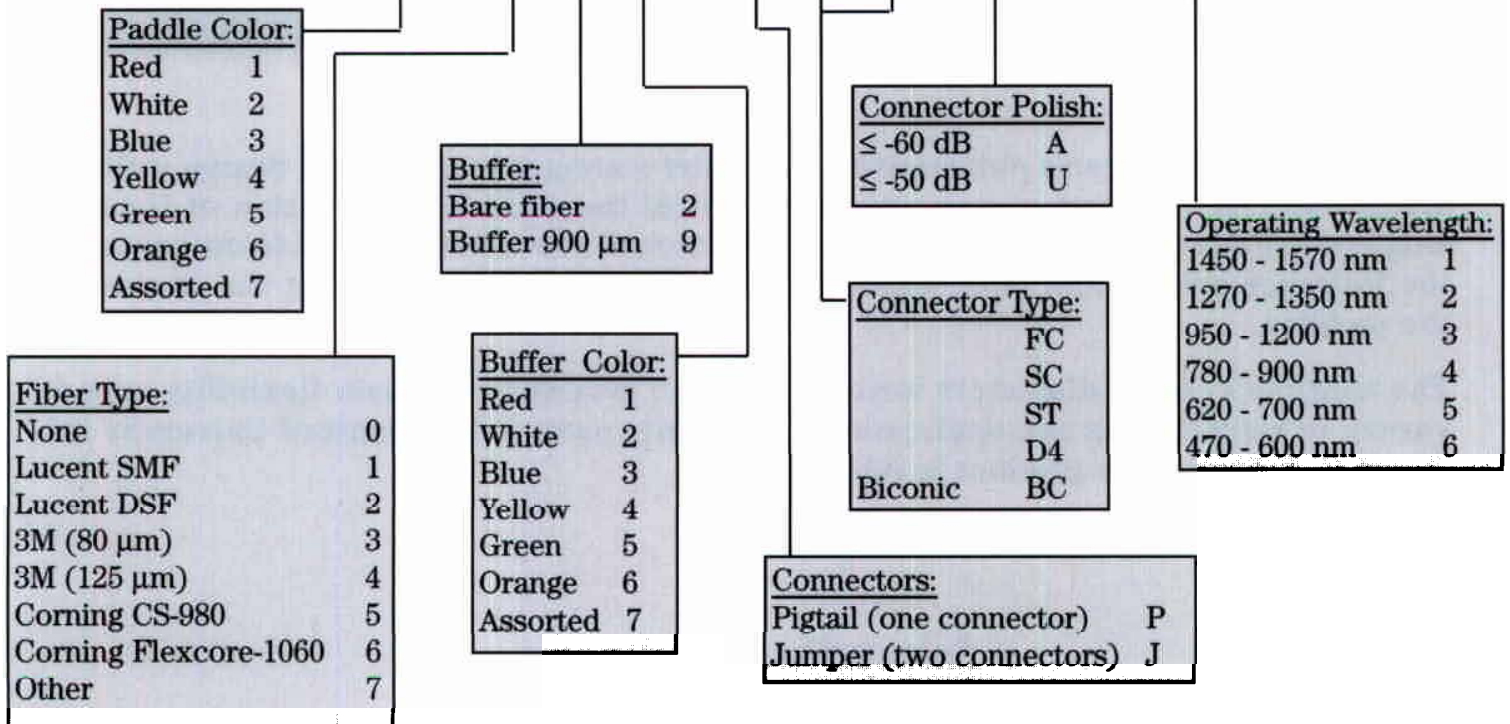

☆☆ FULLY LICENSED ☆☆

FEATURES:

- Easy top-down fiber loading with paddles in locked position (no tools required)
- Dual diameter channels in each paddle broaden the wavelength operation of one fiber type
- Accommodates both 900 µm buffer and 250 µm bare fiber
- Sure grip pliable caps easily secure fiber in paddles
- Small footprint, lightweight design
- Multidirectional placement on optical table with 1/4" x 20 or M6 screws
- Smooth adjustable rotation

- Inserts quickly into fiber-based systems without splicing
- Multiple color paddles enhance identification for WDM

SPECIFICATIONS:

- Extinction Ratio (typical) 35 dB[†]
- Insertion Loss (typical) ≤ 0.1 dB[†]
- PDL (typical) 0.003dB
- Footprint Dimensions: 1.0" x 5.9"
  25.4 mm x 150 mm
- Broadband operation: 500 nm to 1600 nm

[†] measured with Lucent SMF, two loops outer channel, at 1550 nm

When ordering, select from the option tables below:

FPC - 1 - - - - - PC -

P.O. Box 198
Holmdel,
New Jersey 07733
U. S. A.

Tel • 1-888-91-FIBER
Tel • +1-732-332-1860
Fax • +1-732-332-1861

info@fibercontrol.com
www.fibercontrol.com