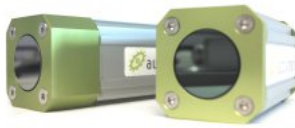

### Benefits:

- For cameras up to 30 x 30mm cross section
- Robust construction
- Compact size and
- Small dead weight
- High IP protection class
- Flexible camera positioning
- High chemical resistance
- Vibration-proof mounting
- Dome and Germanium window option
- Camera mount included
- Excellent heat dissipation
- Custom length option

<b>Weight (incl. camera mount)</b>	Ca. 350g (XS), 280g (flat) Ca. 420g (S), 350g (flat) Ca. 465g (M), 395g (flat)
<b>Enclosure Material</b>	Anodized Aluminum
<b>Enclosure Seals</b>	NBR
<b>Cable Gland Aperture (max. connector size)</b>	20mm (Rear Wall A) 16.5mm (Rear Wall B) 20.5mm (Rear Wall C)
<b>Cable Diameter</b>	4-6.5mm (Rear Wall B) Self drilling (Rear Wall C)
<b>Cable Gland Seal</b>	TPE

The camera mount guarantees excellent heat dissipation

Order Numbers:

Product ID	Camera Height	Enclosure Type	Rear Wall/Front Lid	Length	
2	29 = 2.9 30 = 3.0	0	Front Lid	XS: <b>080</b> S: <b>120</b> M: <b>150</b>	
			standard		flat
			0 Rear Wall A		5
			1 Rear Wall B		6
			2 Rear Wall C	7	
Surcharge Colibri Custom Length: <b>20.000.045</b>			<b>Order separately:</b> Surcharge cam mount Flir Firefly: <b>20.000.083</b>		

Dome Window for Fisheyes

Germanium Windows for IR cameras

Special Mount for Flir FireFly

Accessories:

Product	Image	Order No.	Product	Image	Order No.	Product	Image	Order No.
Air Nozzle		50.100.023	28mm PA Tube		20.000.006	Mounting Kit 27		5.270.000
Deflection Mirror 90°		20.020.004 + 10.062.979	Mounting Kit 21		5.210.000	Mounting Kit 28		5.280.000
30/40mm Bracket		10.062.979	Mounting Kit 22		5.220.000	Mounting Kit 29		5.290.000
Surcharge Dome		20.000.092	Mounting Kit 24/24m		5.240.000 5.240.000m			