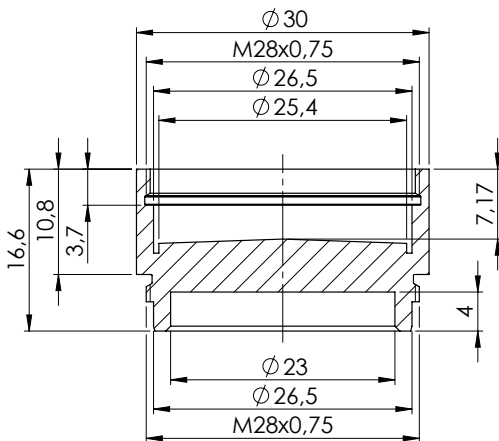

asphericon MountedOptics

XFM25-020

Order the axicon XFL25-020 as ultra-precise mounted lens and benefit from a perfectly aligned axicon.

Key Benefits:

- = Thread: M28 x 0.75
- = Modular design for high compatibility to common optical systems
- = Tilt-reduced for optimal focusing
- = Clearly labeled specifications on mount for comfortable handling
- = Available with 4 standard coatings

Technical Dimensions:

+49 (0) 3641 - 3100 560
+1 - 941 - 564 0890

+49 (0) 3641 - 3100 561
+1 - 941 - 584 4071

sales@asphericon.com

www.asphericon.com