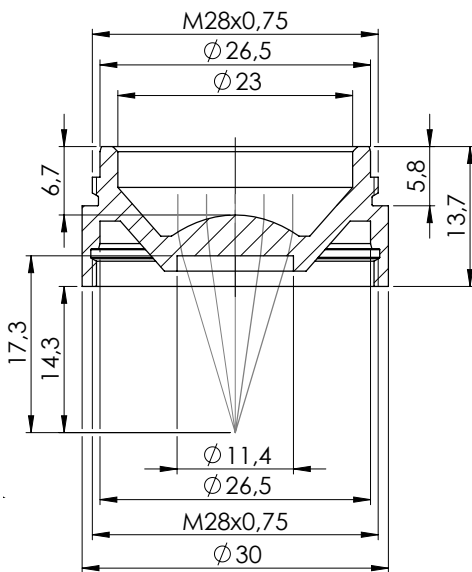

asphericon MountedOptics

AFM12-20

Order the UV fused silica asphere AFL12-20 as mounted lens and benefit from a perfectly aligned asphere.

Key Benefits:

- = Thread: M28 x 0.75
- = Modular design for high compatibility to common optical systems
- = Clearly labeled specifications on mount for comfortable handling
- = Available with 4 standard coatings

Technical Dimensions:

+49 (0) 3641 - 3100 560
+1 - 941 - 564 0890

+49 (0) 3641 - 3100 561
+1 - 941 - 584 4071

sales@asphericon.com

www.asphericon.com