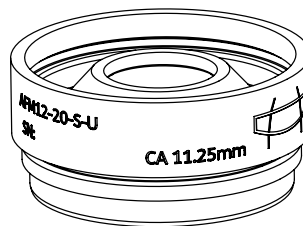

asphericon MountedOptics

AFM12-20

Order the UV fused silica asphere AFL12-20 as mounted lens and benefit from a perfectly aligned asphere.

Key Benefits:

- = Thread: M28 x 0.75
- = Modular design for high compatibility to common optical systems
- = Clearly labeled specifications on mount for comfortable handling
- = Available with 4 standard coatings

Technical Dimensions:

+49 (0) 3641 - 3100 560
+1 - 941 - 564 0890

+49 (0) 3641 - 3100 561
+1 - 941 - 584 4071

sales@asphericon.com

www.asphericon.com