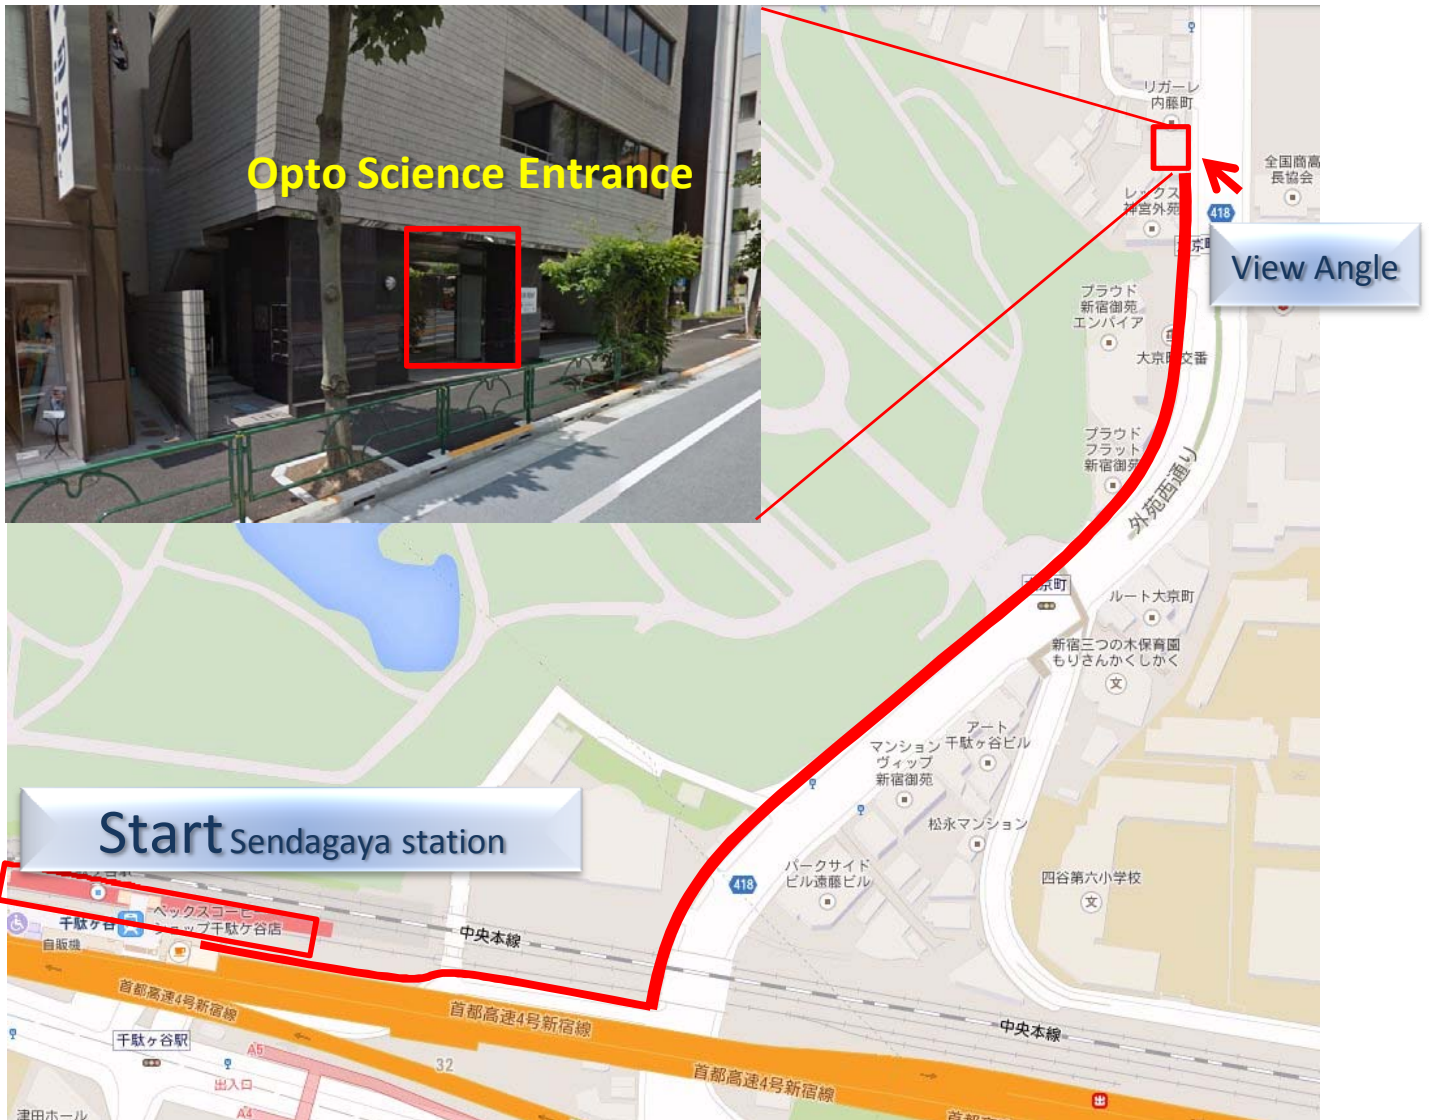

Opto Science, Inc. Head Office

Naitocho Bldg., 1, Naitomachi, Shinjuku-ku, Tokyo 160-0014, Japan

Tel: 81-3-3356-1064 Fax: 81-3-3356-3466

Sendagaya station has single gate only.

1. Turn to the left right after exit the ticket gate of Sendagaya Station.
2. Walk on the side walk beside the train track to the traffic light at the wider street.
You will pass a narrow road in the middle.
3. Turn to left at the traffic light and keep to walk on the side way of the wider street.
4. Keep to walk about 5 min, passing a Police box.
5. 100 feet away from a traffic light you will find after passing a Police BOX.
6. Our building is next to a show case of dresses for social dance.